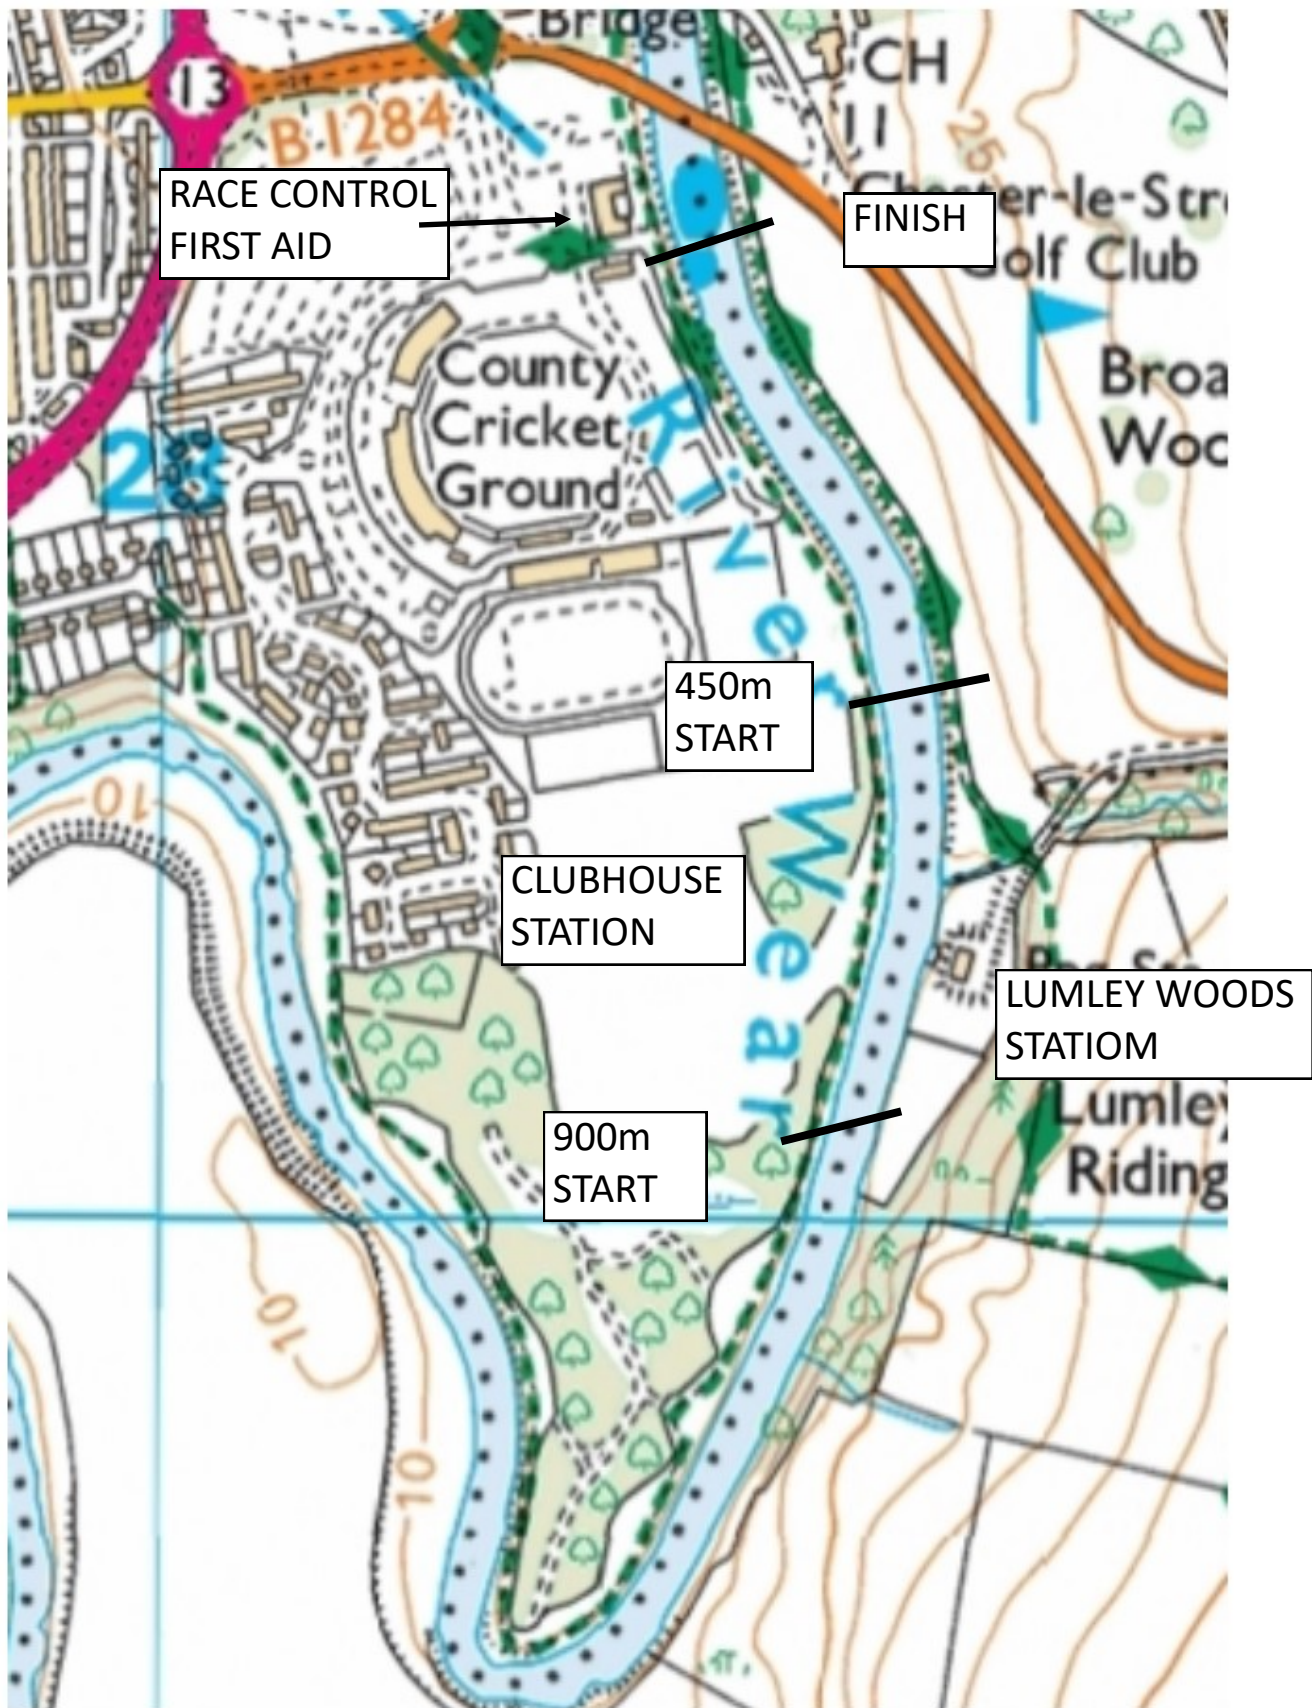

CHESTER-LE-STREET REGATTA - COURSE MAP

Positioning of Start and Finish lines on this map is approximate