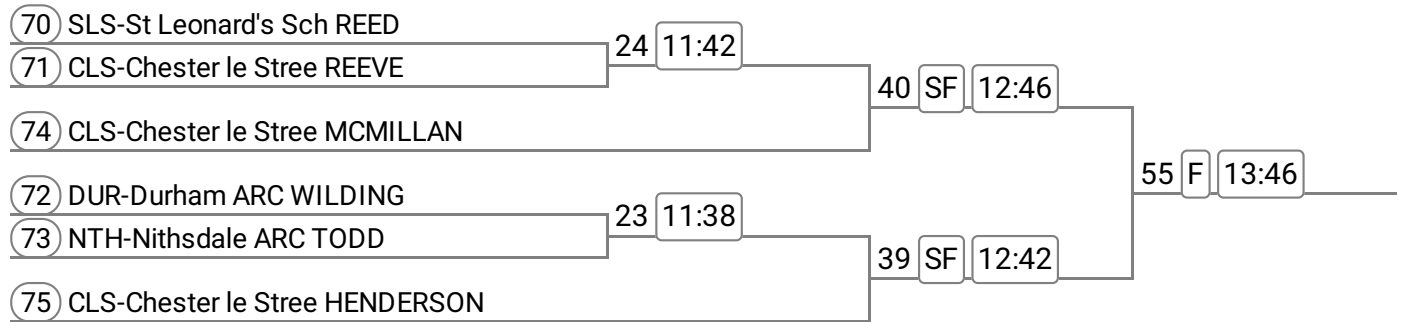

Event: 15 - Op J18 1x

Division: Division 2

Event: 16 - Op J16 1x

Event: 17 - Op J14 1x

Event: 18 - W J18 1x

Event: 19 - W J16 1x

Division: Division 2

Event: 20 - W J14 1x

Event: 21 - W 2x

Event: 22 - Op 2x

Event: 23 - W J13 4x+

Division: Division 3

Event: 24 - W J18 4x-

81	CLS-Chester le Stree ALLISON-2	58	SF	14:30	70	F	15:18
82	SLS-St Leonard's Sch PARKER-2						
83	CLS-Chester le Stree MCMILLAN-						