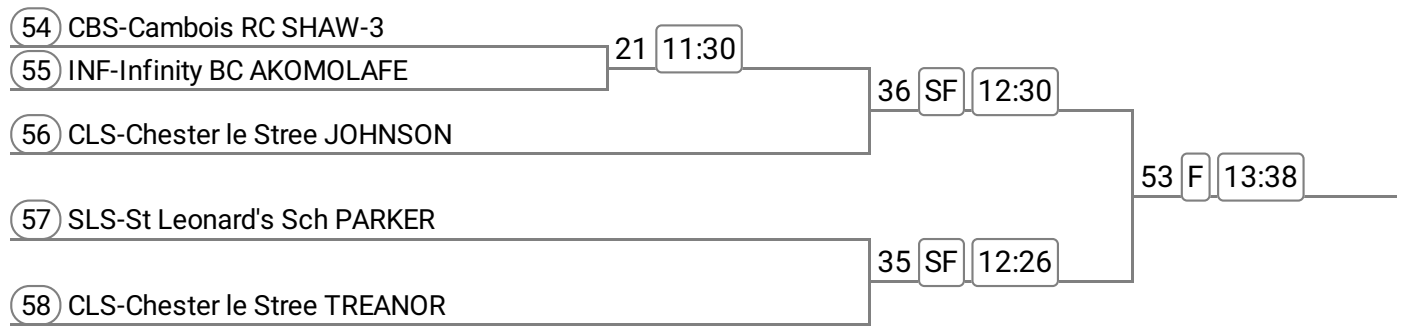

Event: 15 - Op J18 1x

Division: Division 2

Event: 16 - Op J16 1x

Event: 17 - Op J14 1x

Event: 18 - W J18 1x

Event: 19 - W J16 1x

Division: Division 2

Event: 20 - W J14 1x

Event: 21 - W 2x

Event: 22 - Op 2x

Event: 23 - W J13 4x+

Division: Division 3

Event: 24 - W J18 4x-

81	CLS-Chester le Stree ALLISON-2	58	SF	14:30	70	F	15:18
82	SLS-St Leonard's Sch PARKER-2						
83	CLS-Chester le Stree MCMILLAN-						