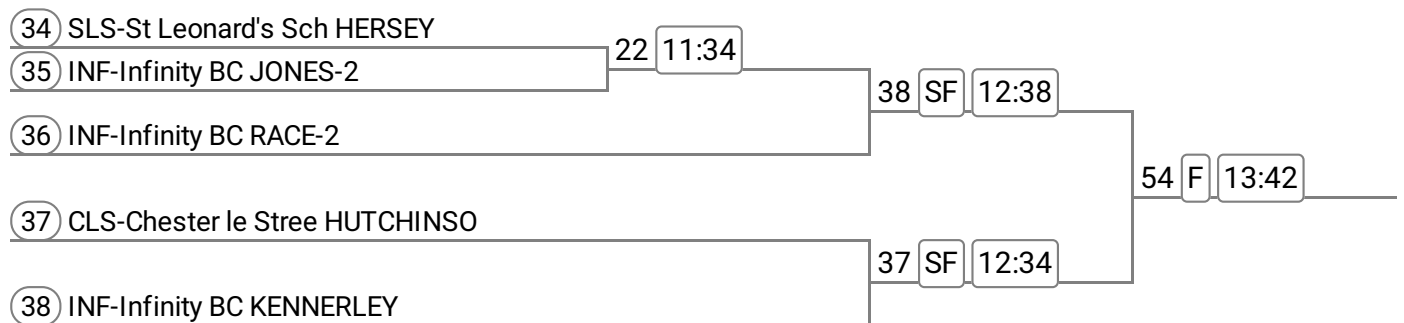

Event: 10 - W 4x-

(29) CLS-Chester le Stree BLANCHARD						
(30) CLS-Chester le Stree MOSS-2	15	F	10:26			

Division: Division 2

Event: 11 - Op MasE/G 4x-

Event: 12 - Op J15 2x

Event: 13 - W J15 2x

Event: 14 - W MasB/D 1x

Event: 15 - Op J18 1x

Division: Division 2

Event: 16 - Op J16 1x

Event: 17 - Op J14 1x

Event: 18 - W J18 1x

Event: 19 - W J16 1x

Division: Division 2

Event: 20 - W J14 1x