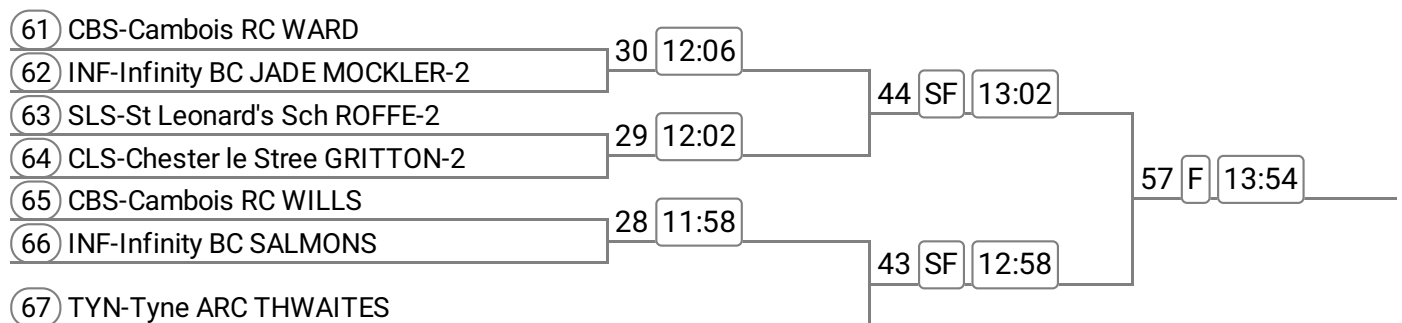

Event: 15 - Op J18 1x

Division: Division 2

Event: 16 - Op J16 1x

Event: 17 - Op J14 1x

Event: 18 - W J18 1x

Event: 19 - W J16 1x

Division: Division 2

Event: 20 - W J14 1x

Event: 21 - W 2x

Event: 22 - Op 2x

Event: 23 - W J13 4x+

Division: Division 3

Event: 24 - W J18 4x-

81	CLS-Chester le Stree ALLISON-2	58	SF	14:30	70	F	15:18
82	SLS-St Leonard's Sch PARKER-2						
83	CLS-Chester le Stree MCMILLAN-						