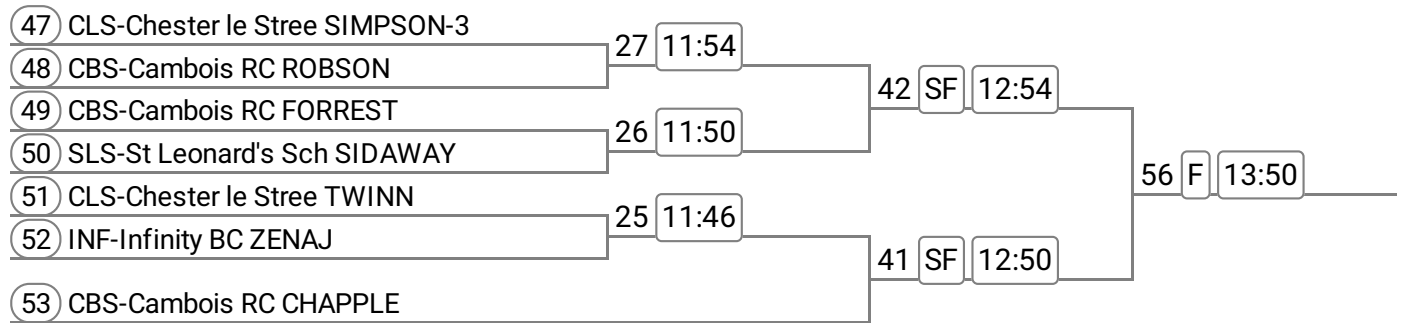

Event: 10 - W 4x-

(29) CLS-Chester le Stree BLANCHARD						
(30) CLS-Chester le Stree MOSS-2	15	F	10:26			

Division: Division 2

Event: 11 - Op MasE/G 4x-

Event: 12 - Op J15 2x

Event: 13 - W J15 2x

Event: 14 - W MasB/D 1x

Event: 15 - Op J18 1x

Division: Division 2

Event: 16 - Op J16 1x

Event: 17 - Op J14 1x

Event: 18 - W J18 1x

Event: 19 - W J16 1x

Division: Division 2

Event: 20 - W J14 1x